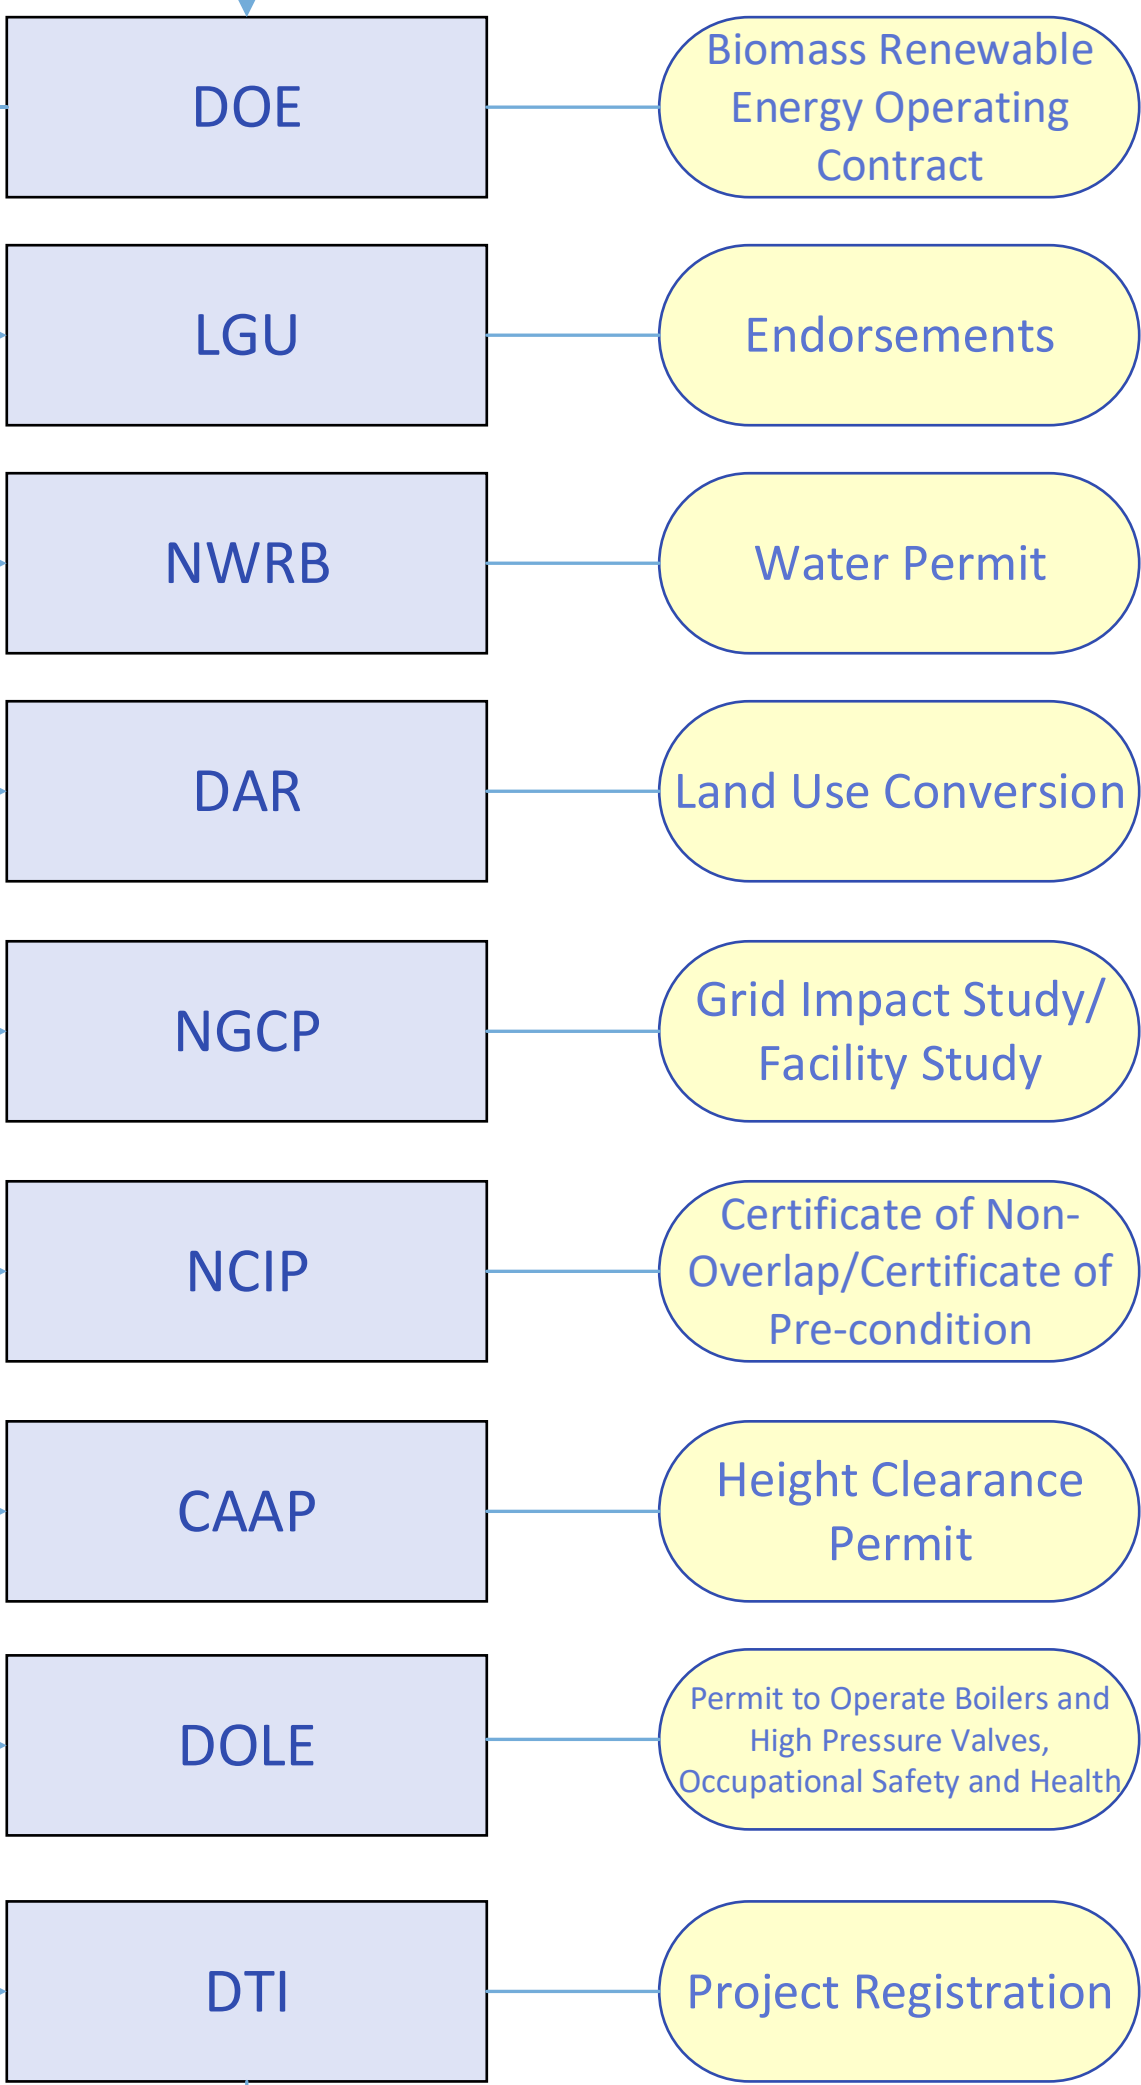

# BIOMASS – FIT GRID CONNECTED

Luzon - Visayas

Registration

Operating Contract

Construction