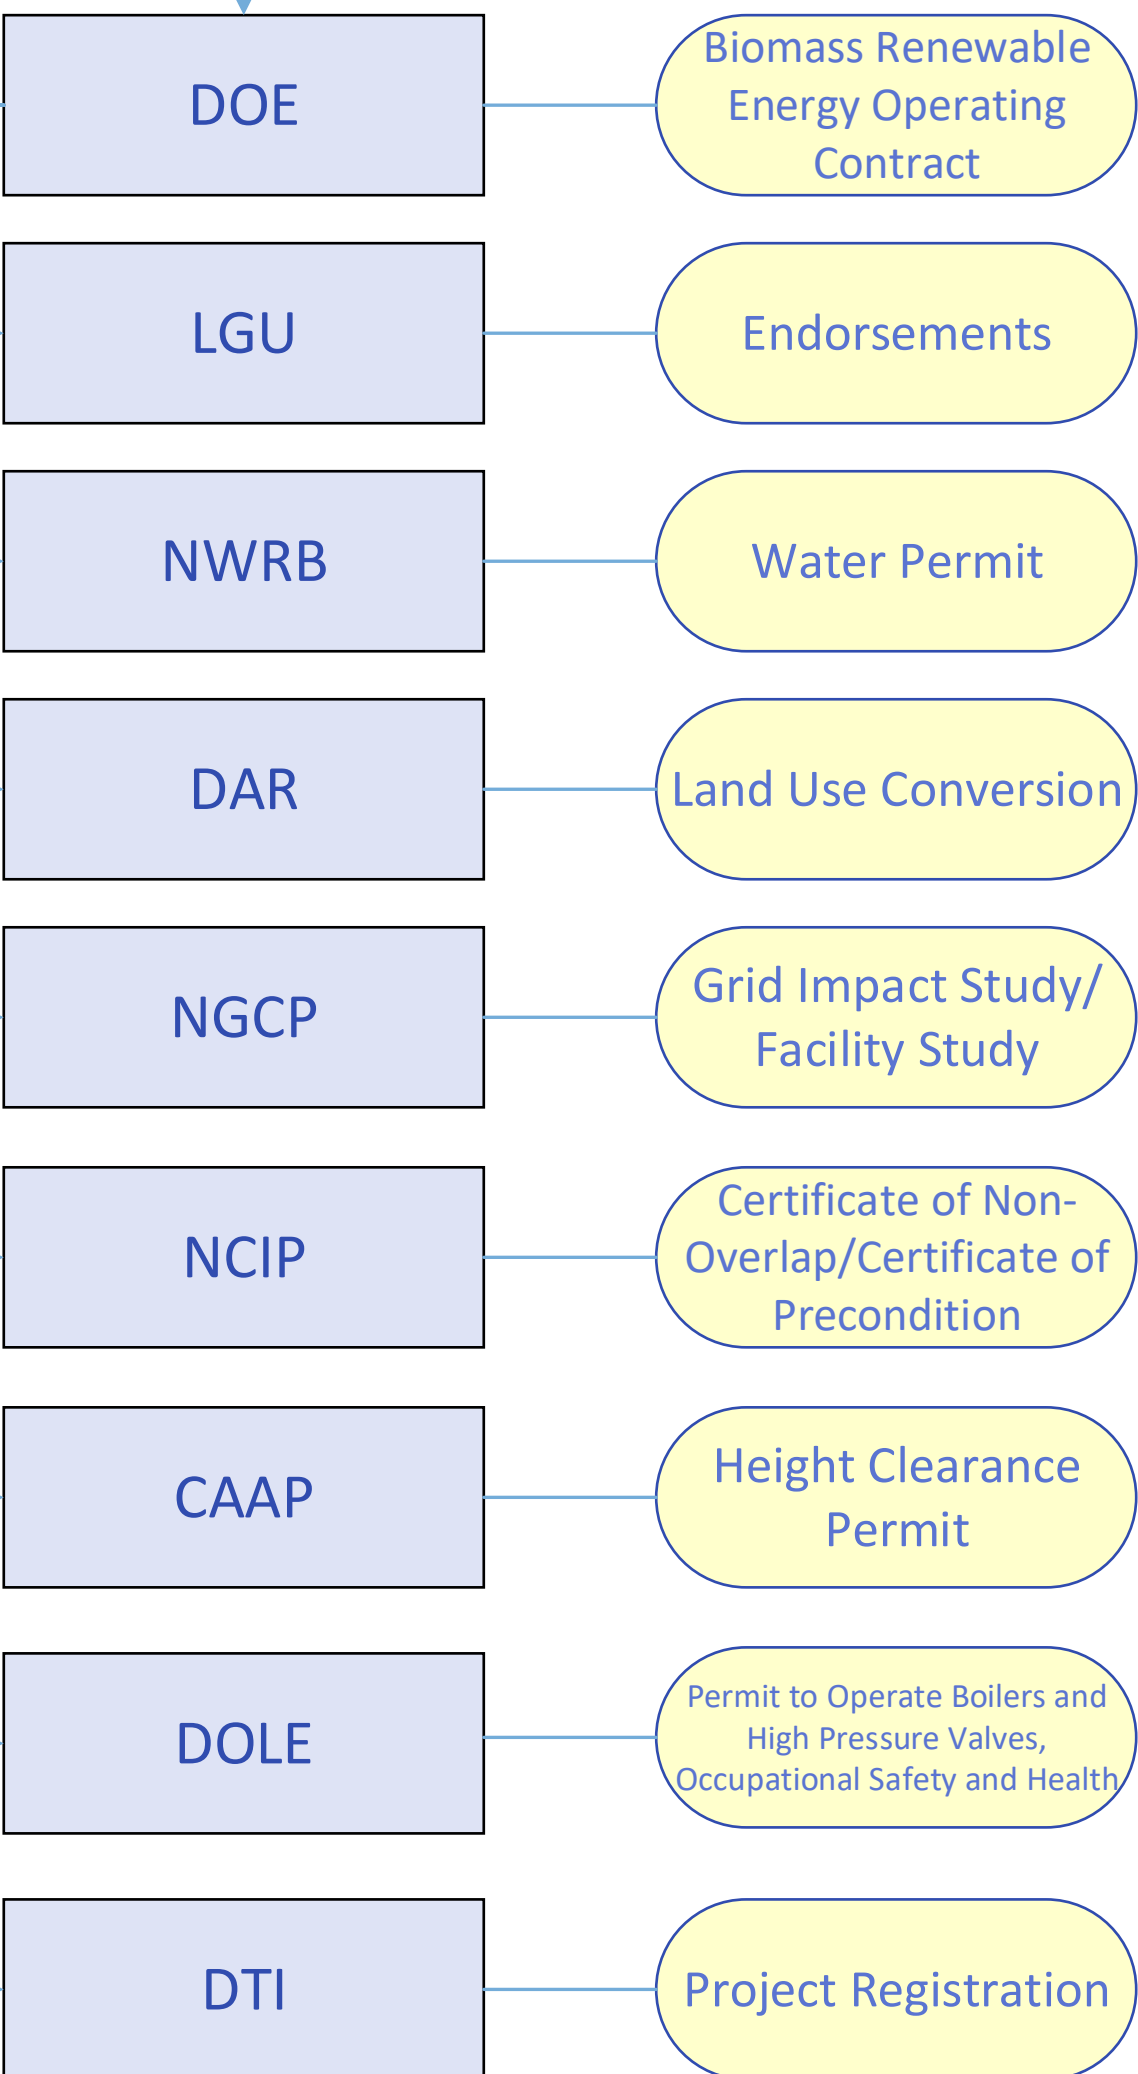

# BIOMASS – NON FIT GRID CONNECTED

Luzon - Visayas

Registration

Operating Contract

Construction