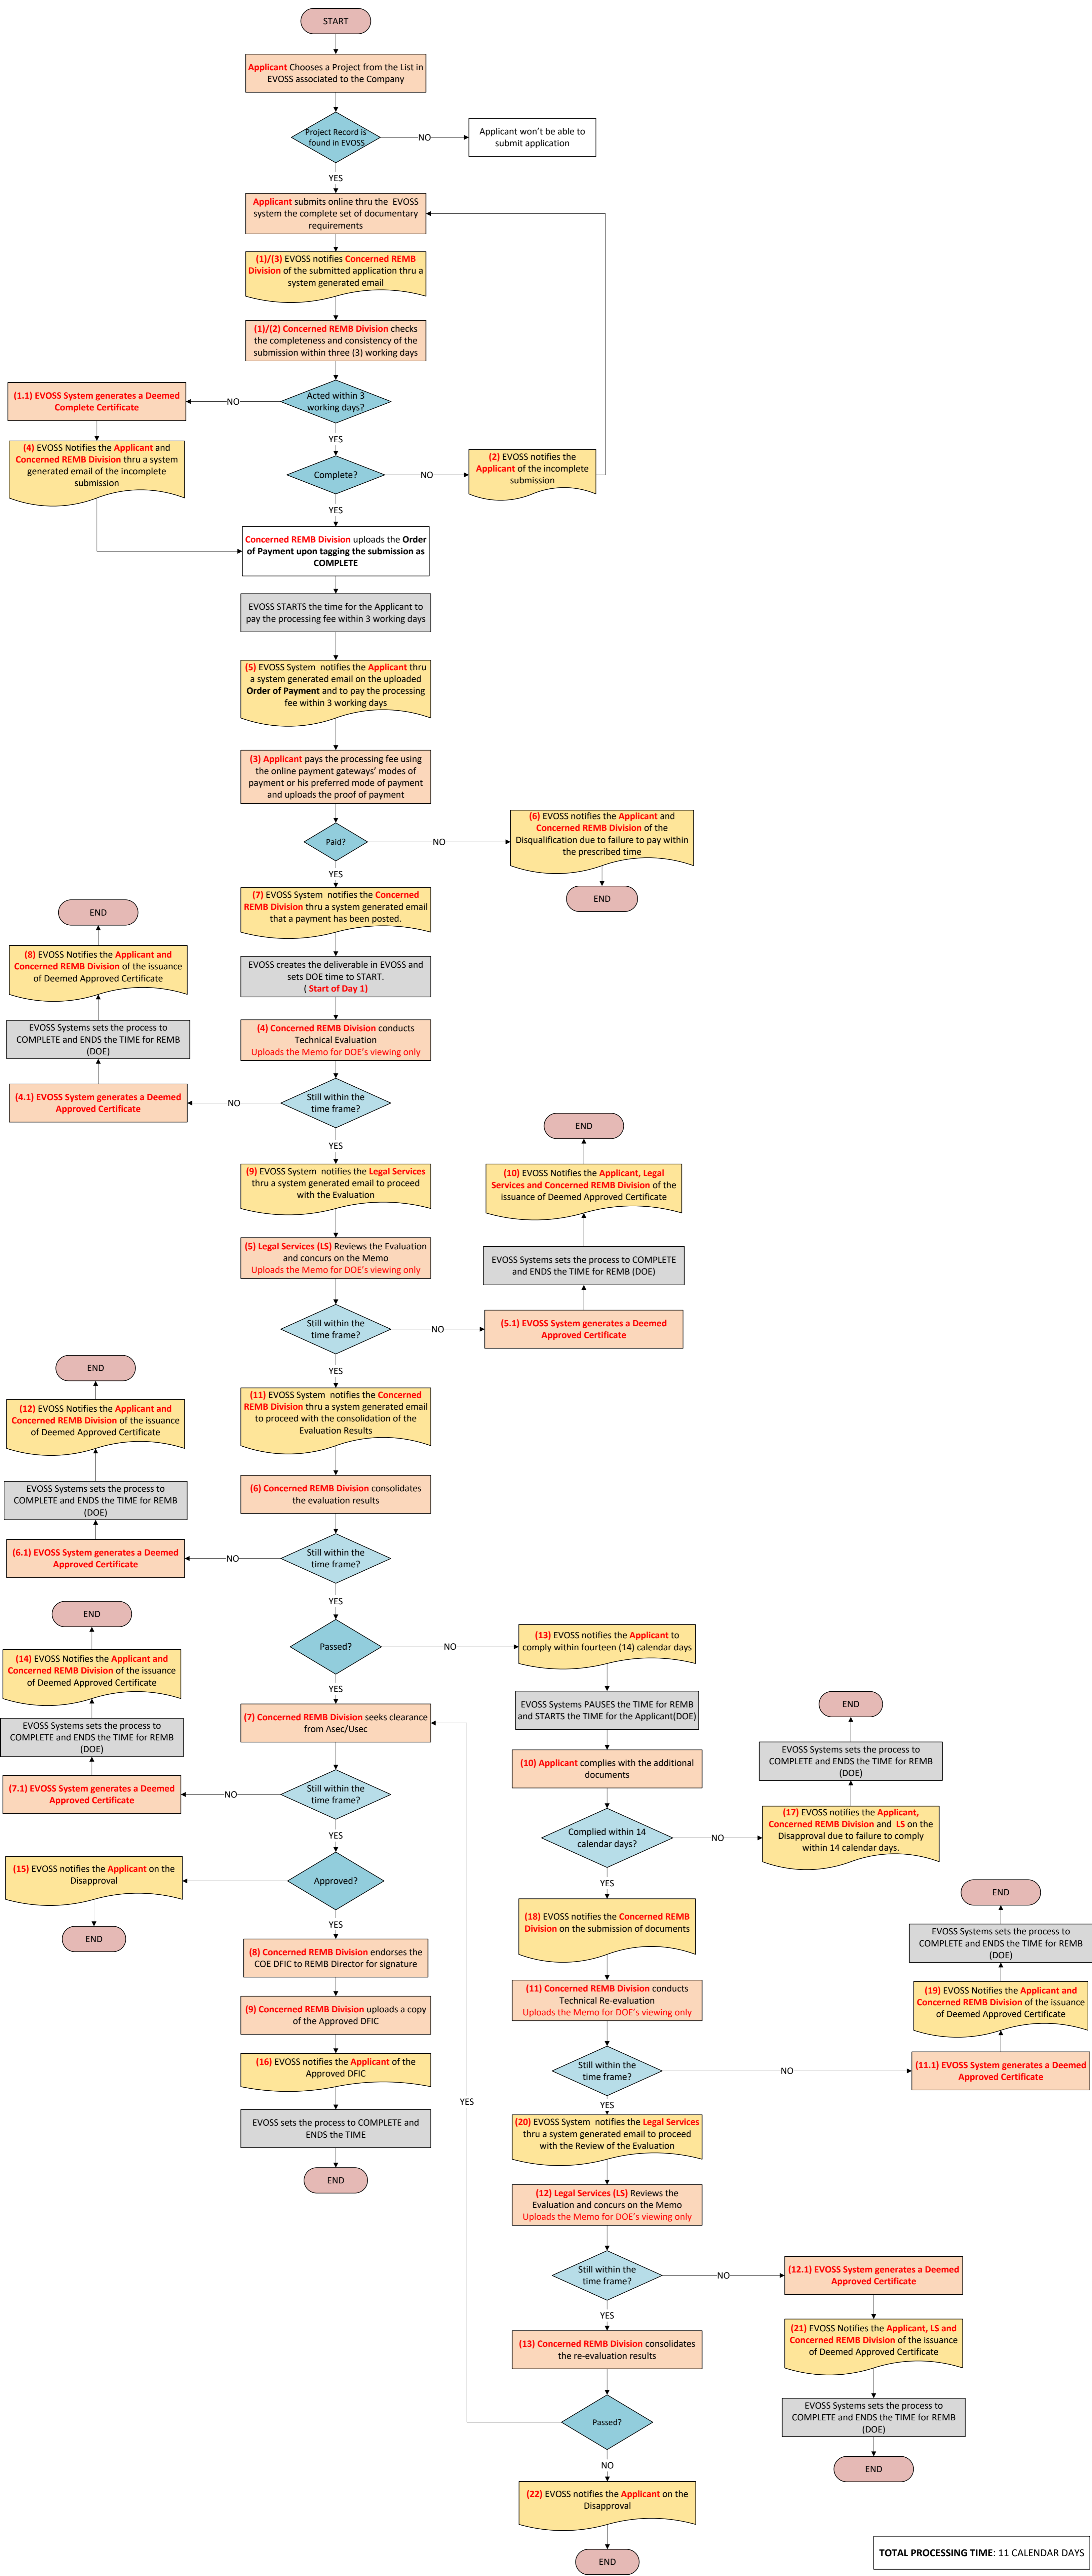

PROCESS FLOW DIAGRAM
ENDORSEMENT FOR DUTY-FREE IMPORTATION CERTIFICATION

TOTAL PROCESSING TIME: 11 CALENDAR DAYS