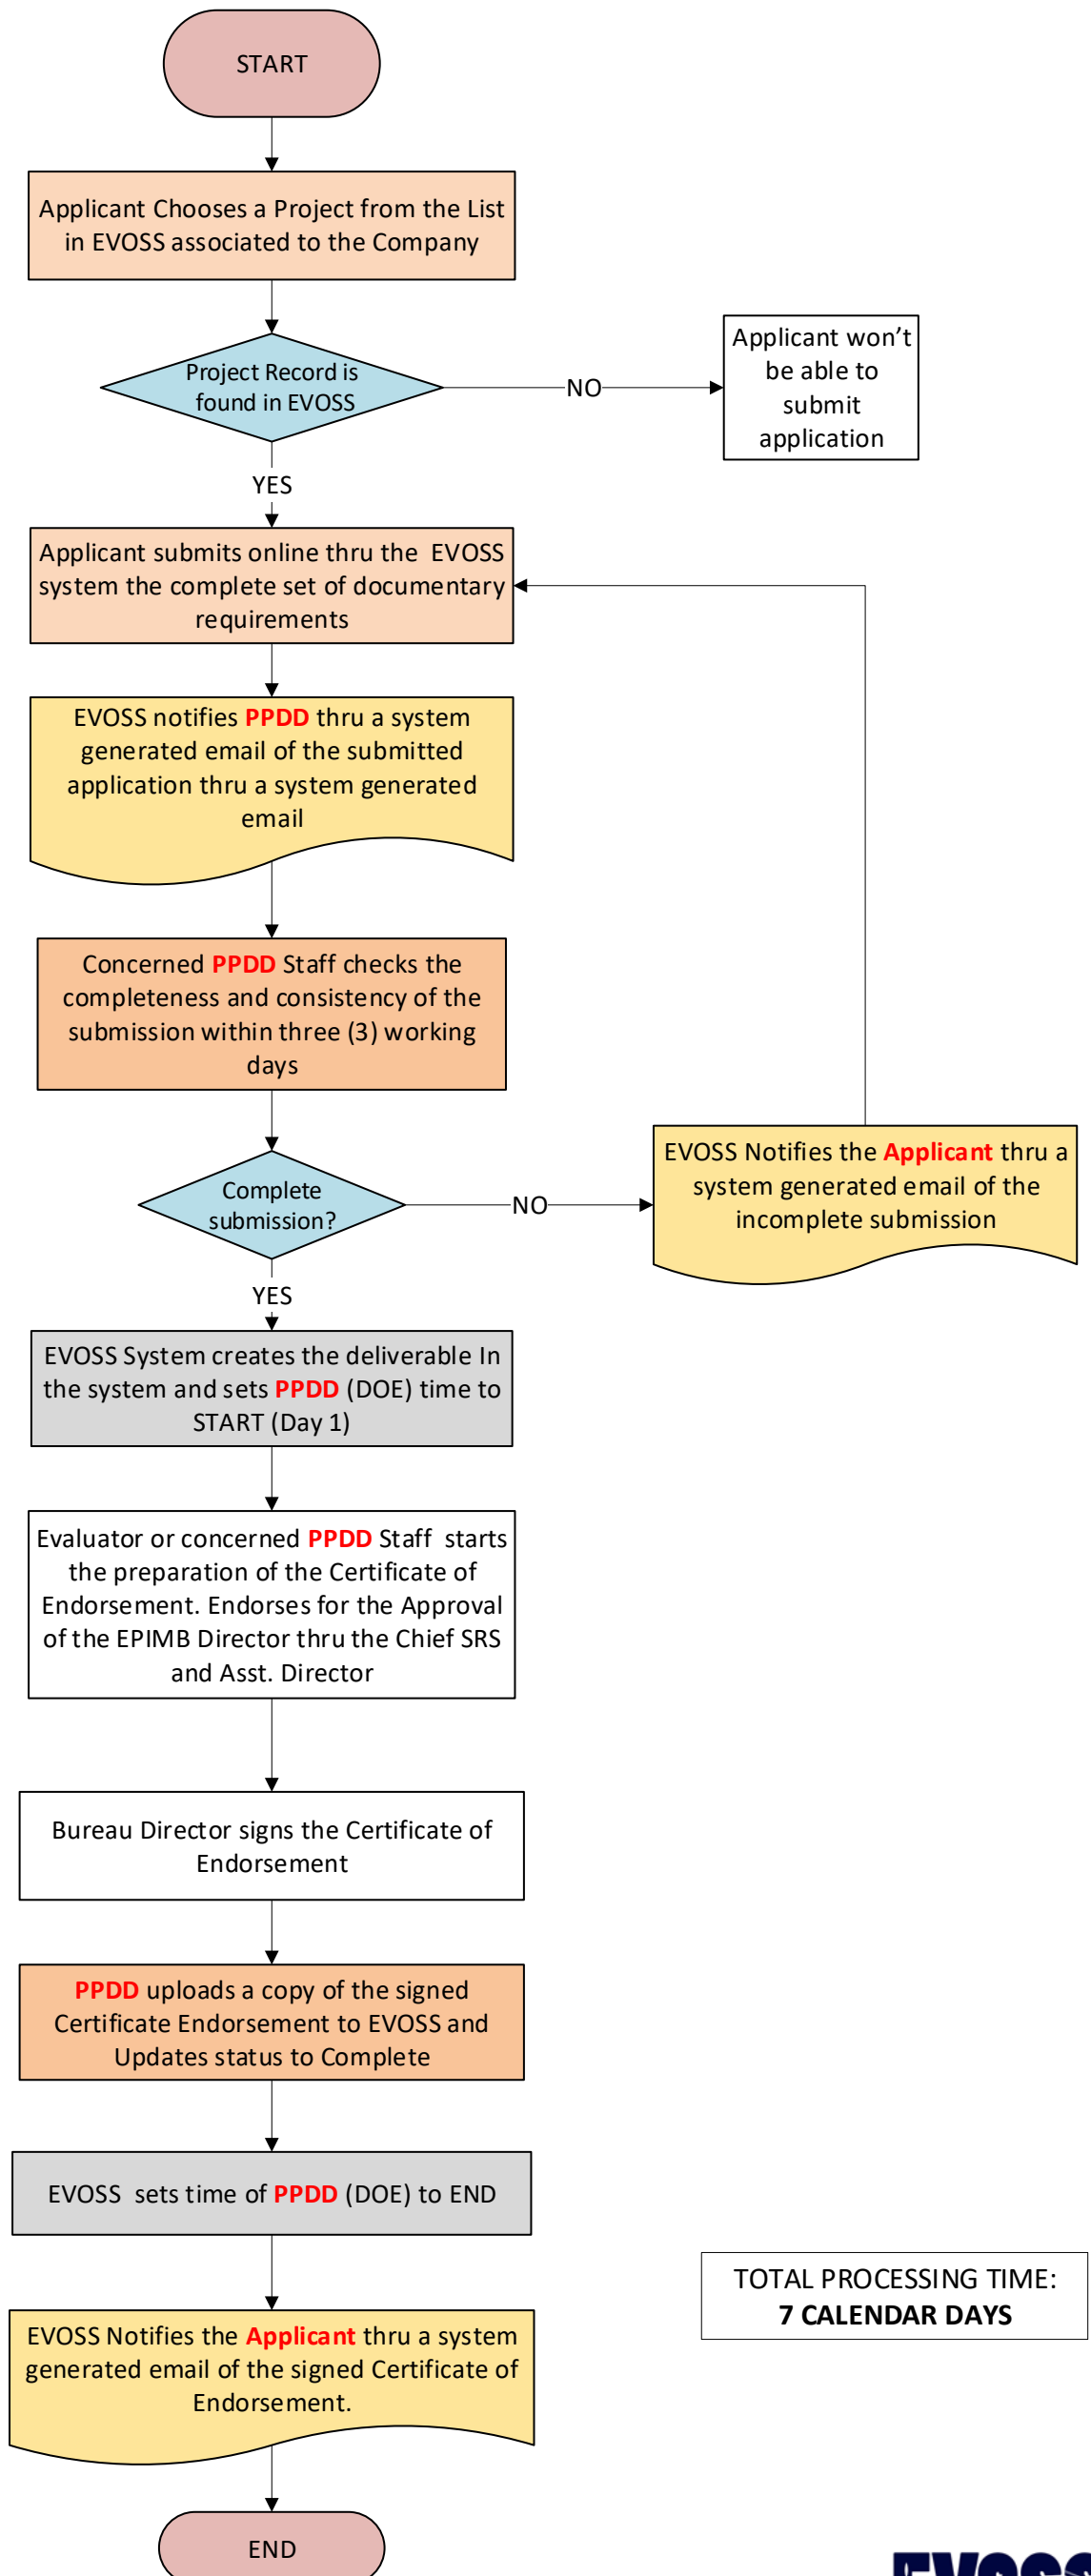

PROCESS FLOW DIAGRAM

CERTIFICATE OF ENDORSEMENT TO THE BOARD OF INVESTMENTS (BOI)

TOTAL PROCESSING TIME:
7 CALENDAR DAYS