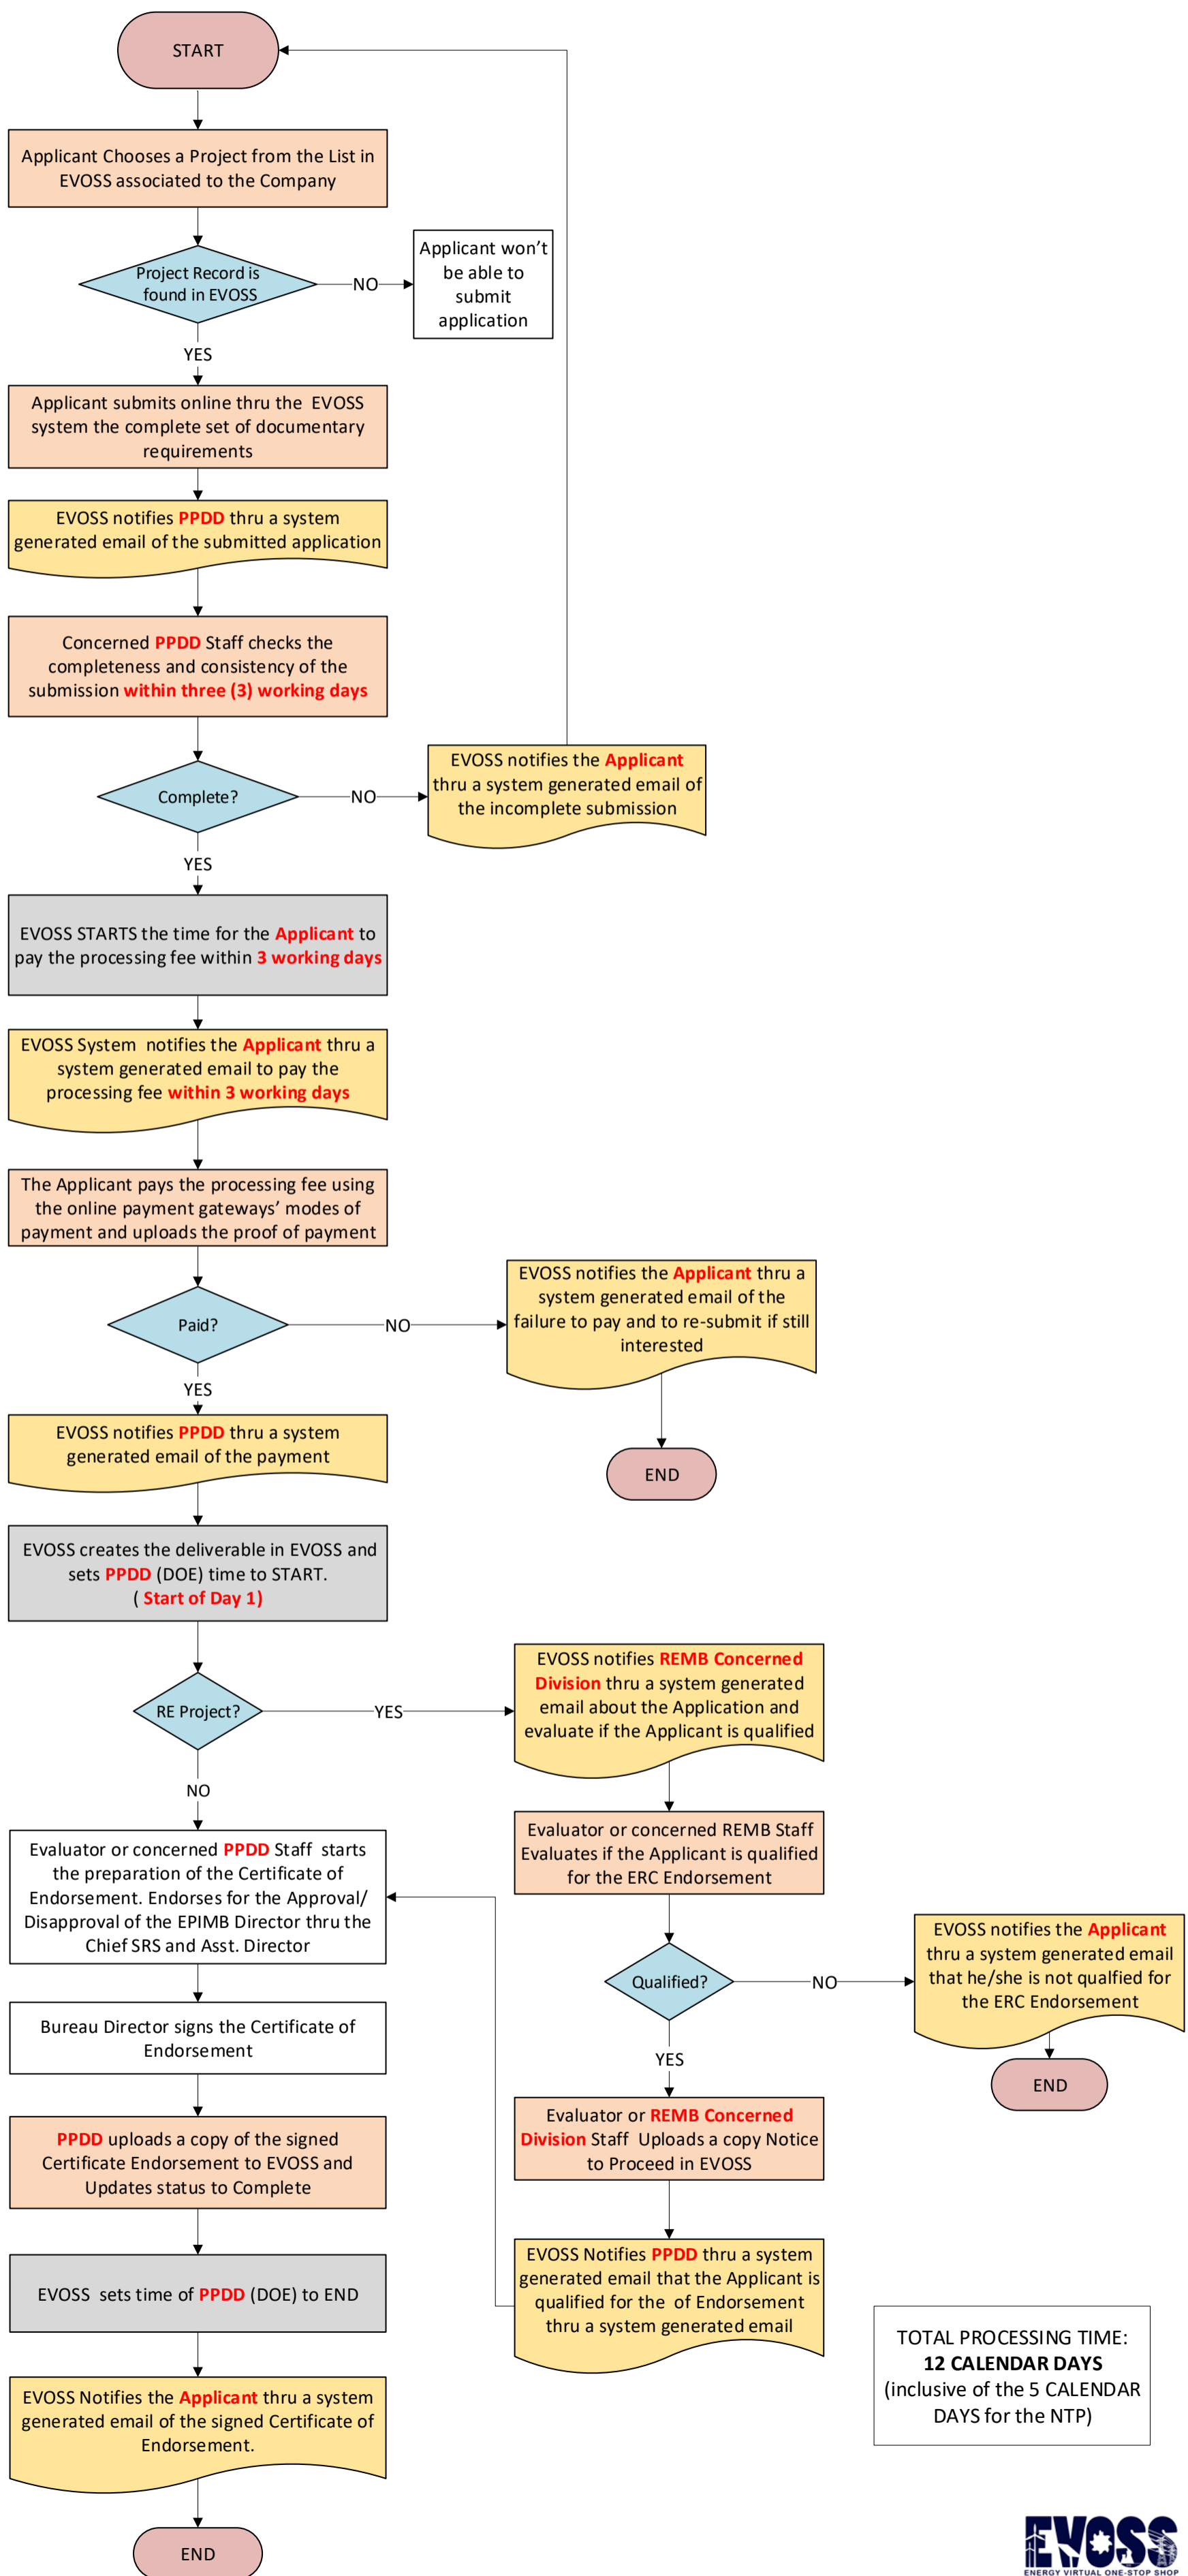

**PROCESS FLOW DIAGRAM  
CERTIFICATE OF ENDORSEMENT (COE)  
TO THE ENERGY REGULATORY COMMISSION (ERC)**

**TOTAL PROCESSING TIME:  
12 CALENDAR DAYS**  
(inclusive of the 5 CALENDAR DAYS for the NTP)