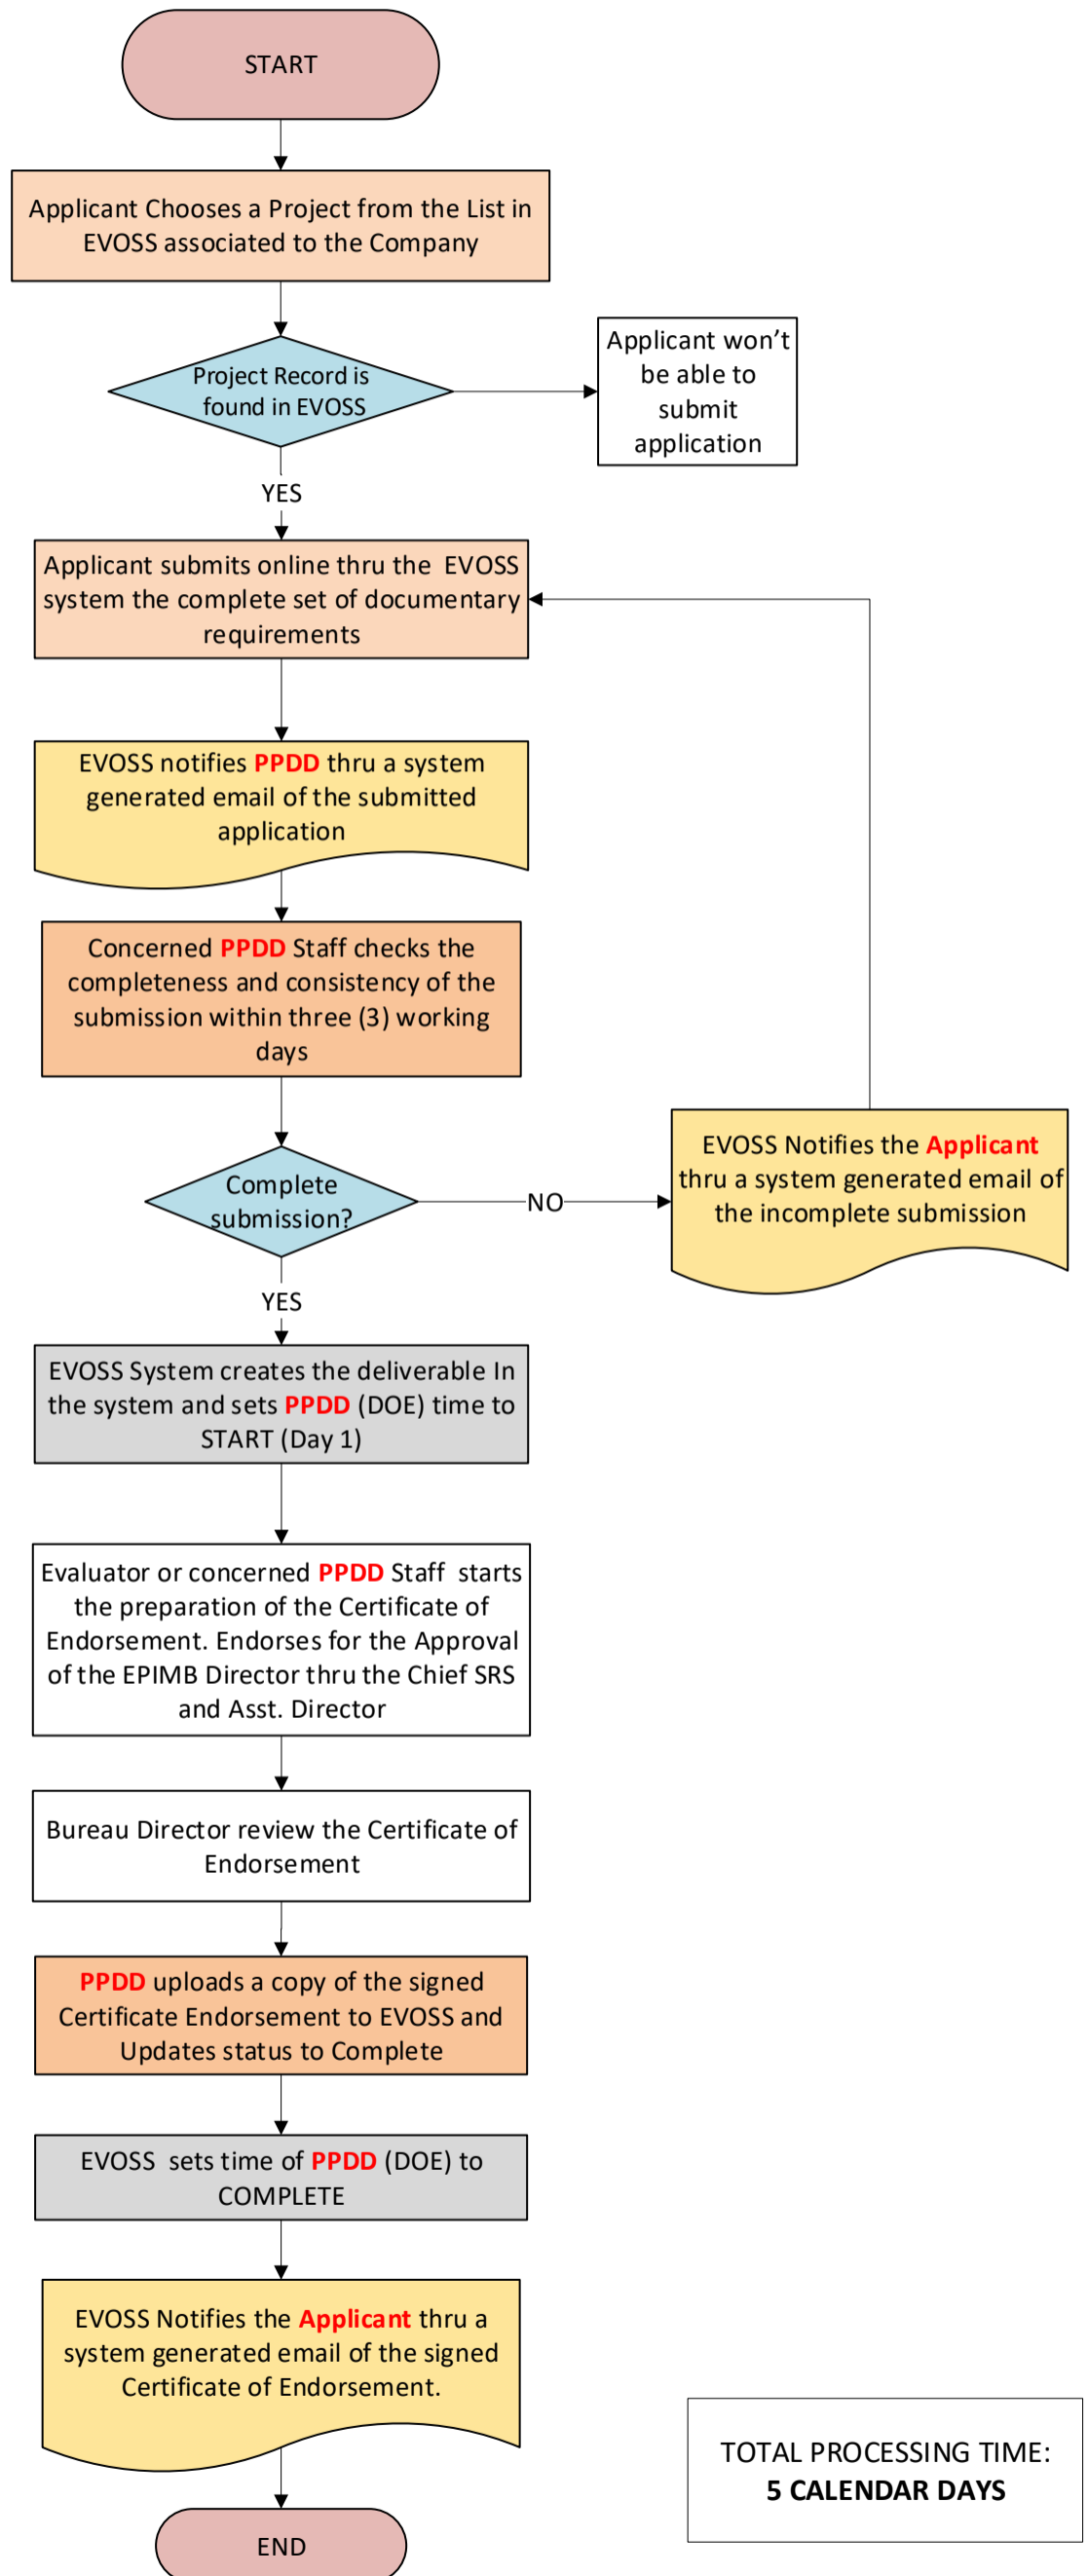

PROCESS FLOW DIAGRAM

CERTIFICATE OF ENDORSEMENT TO THE PHILIPPINE NATIONAL POLICE (PNP)

TOTAL PROCESSING TIME:
5 CALENDAR DAYS