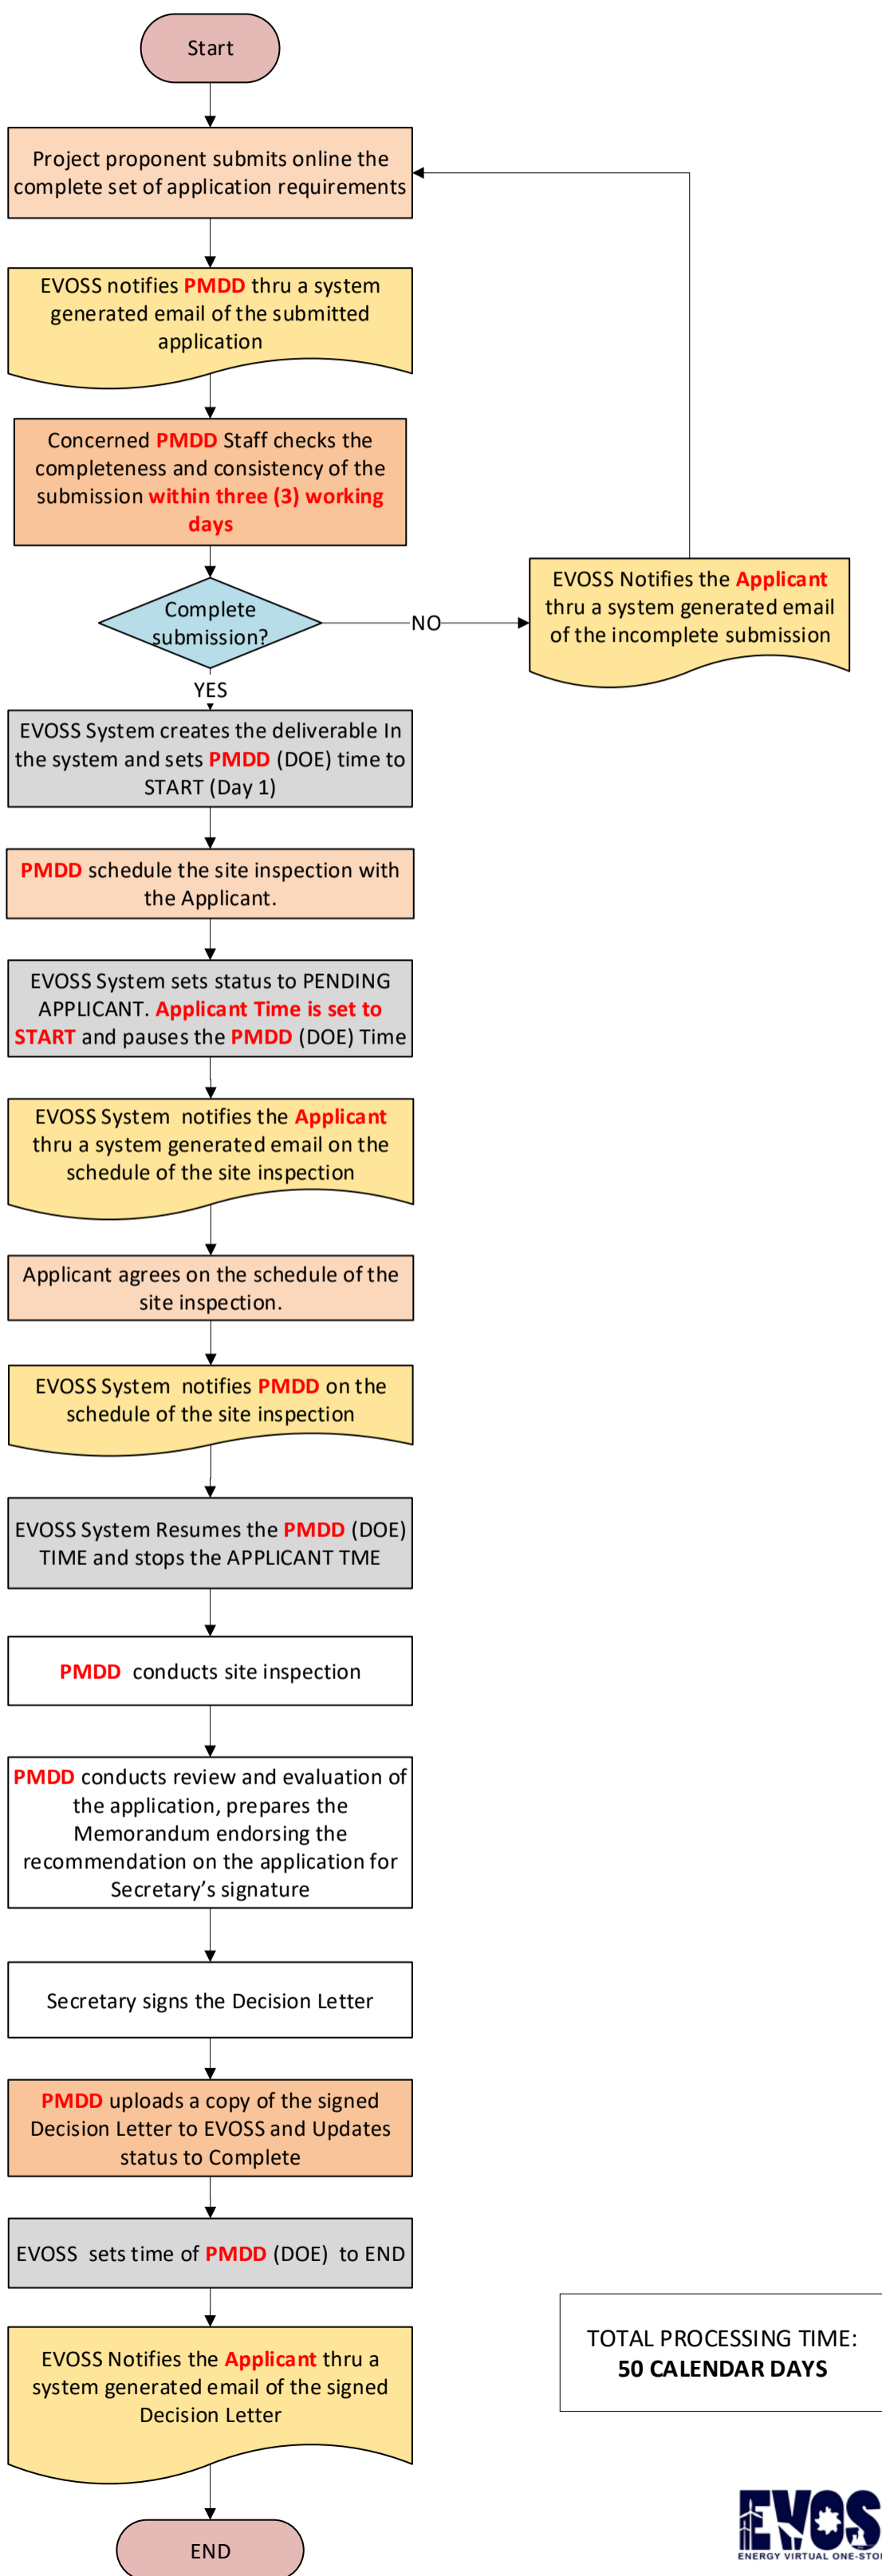

# PROCESS FLOW DIAGRAM

## DIRECT CONNECTION APPLICATION

**TOTAL PROCESSING TIME:  
50 CALENDAR DAYS**